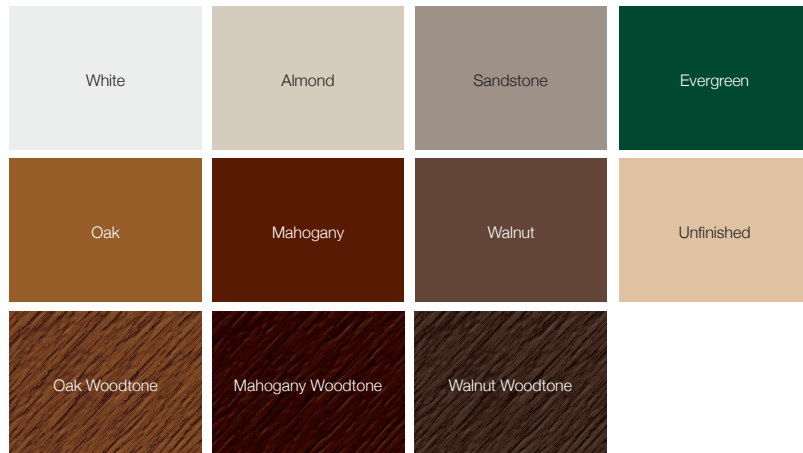

## GARAGE DOOR STYLES

Combo

Combo, Arched Top

Combo, Arched Top/Bottom

Short

Short, Long Arched

Short, Model 2751 shown in white with option plain windows and plain glass.

Combo, Arched Top/Bottom, Model 2703 shown in mahogany.

## COLORS<sup>1</sup>