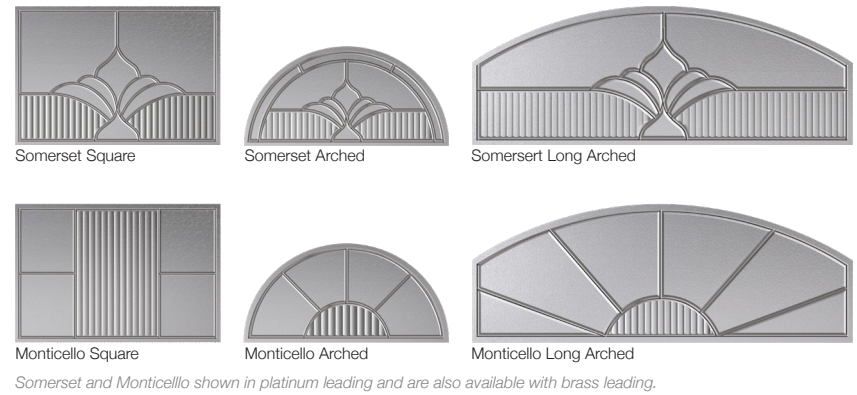

GLASS

DESIGNER GLASS