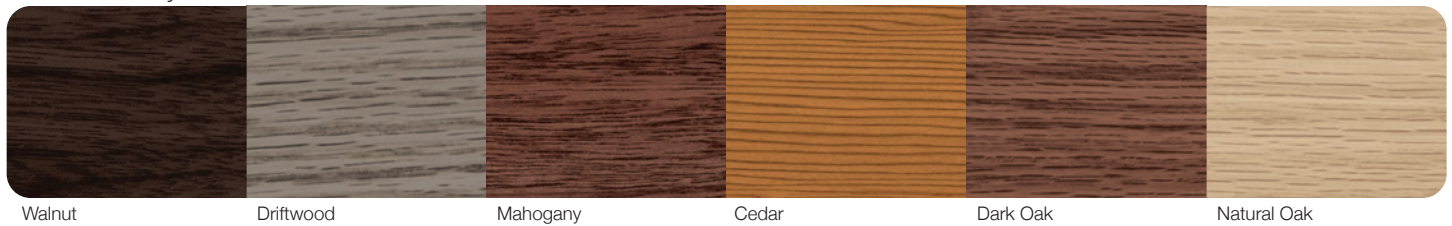

Sterling **STANDARD COLORS***

Sterling **CUSTOM COLORS***

Planks and Skyline Flush **COLORS***

Planks and Skyline Flush **ACCENTS WOODTONES***

*Refer to your local C.H.I. Dealer for exact color and woodtones match.