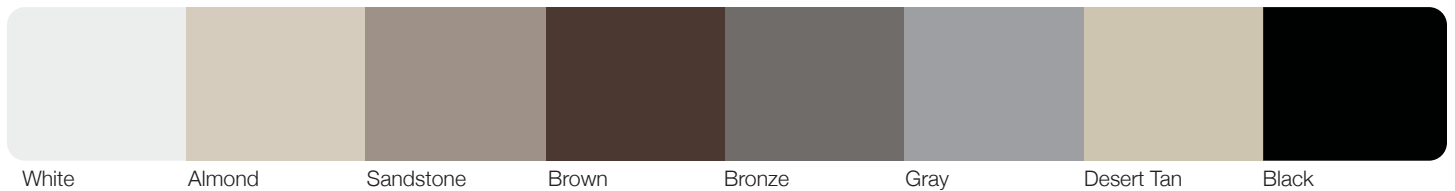

Model Comparison Chart

GOOD					BETTER						BEST				
Panel Style / Model Number³															
Flush	2150	4150	2140	4140	2151	4151	2141	4141	2127	2147	2157	2128	2148	2158	
Section Construction 2in. Thick - 1-Sided Steel					2in. Thick - 1-Sided Steel with Vinyl Back				2in. Thick - 2-Sided Steel			2in. Thick - 2-Sided Steel			
Section Material Standard / 25² Ga. Steel			Heavy Duty / 24² Ga. Steel		Standard / 25² Ga. Steel		Heavy Duty / 24² Ga. Steel		Medium Duty / 27² Ga. Steel			Heavy Duty / 27² Ga. Steel			
Insulation Type No Insulation					Polystyrene				Polystyrene			Polyurethane			
Thermal Rating —					R-7.94				R-10.29			R-17.54			
Personalizing Options															
Window Type³		Short	Long	Short	Long	Short	Long	Short	Long	Short	Long	Oversized⁴	Short	Long	Oversized⁴
Window Inserts		All Window Inserts available on all Models.													
Glass		All Glass available on all Models.													
Designer Glass		•													
Colors¹		All Models are available													
		White	Almond	Sandstone	Brown										
Bronze		•				•				•			•		
Gray		•				•				•			•		
Desert Tan		•				•				•			•		
Black		•				•				•			•		
Accents Woodtones¹		•													
Powder Coating¹		All 188 Powder Coating colors available on all Models.													
Warranty		Limited Lifetime Warranty													

¹ Refer to your local C.H.I. Dealer for exact color and woodtones match. ² Lower steel gauge [ga.] number indicates stronger steel. ³ Model number indicates construction, window, and panel style. ⁴ Long windows will be substituted in doors with windows in 18" sections.

Personalizing Options For all options see page 15.

COLORS¹