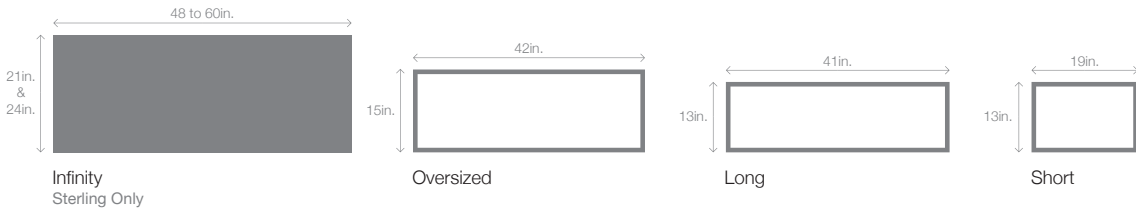

Sterling, Planks, and Skyline Flush WINDOW TYPES

Sterling, Planks, and Skyline Flush WINDOW PLACEMENT INSPIRATION

Contemporary Collection doors offer customizable window placement for endless potential in unparalleled appearance and design.