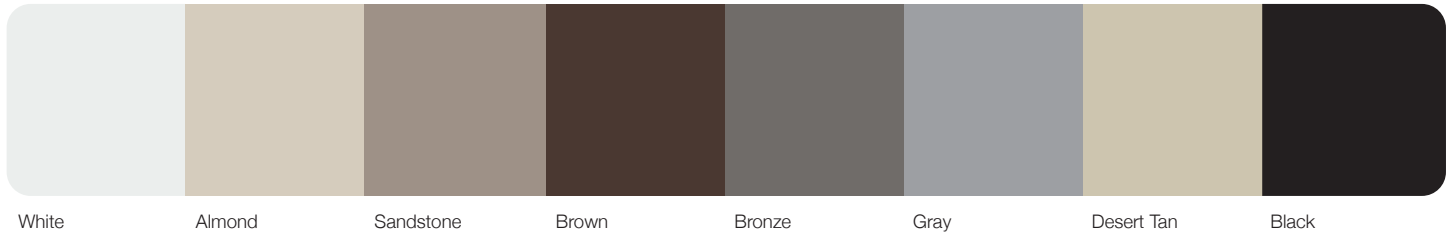

SKYLINE FLUSH

Skyline Flush shown in optional accents woodtones mahogany, stacked windows, and frosted glass.

Skyline Flush shown in sandstone.

Section Detail

Design free, textured surface available in solid colors and Accents Woodtones highlight the style and placement of multiple window size and glass options.

Personalizing Options For all options see page 15.

COLORS¹

ACCENTS WOODTONES¹

POWDER COATING¹

Our in-house powder coating provides multiple color options while providing a maintenance free, durable finish.

WINDOW TYPES

PERSONALIZING OPTIONS Not all options shown are available with every style.

We offer a variety of personalizing options to help your home stand out in your neighborhood. After choosing your door's style and color, add glass, window designs, or hardware to dramatically change the overall look of your door and add to your home's appeal.

Sterling **STANDARD COLORS***

Sterling **CUSTOM COLORS***

Planks and Skyline Flush **COLORS***

Planks and Skyline Flush **ACCENTS WOODTONES***

*Refer to your local C.H.I. Dealer for exact color and woodtones match.