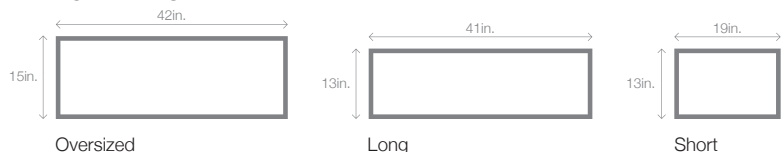

WINDOW TYPES