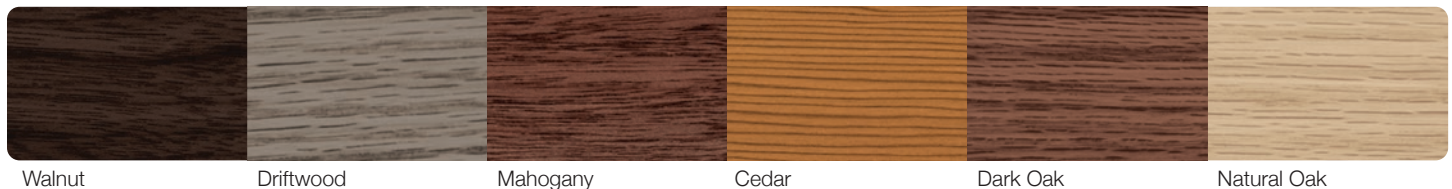

ACCENTS WOODTONES¹