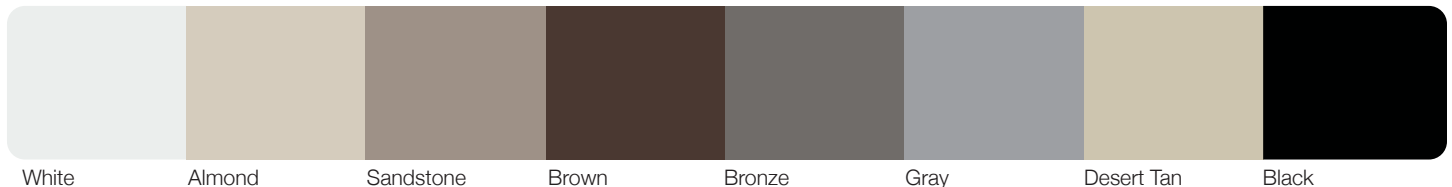

Model Comparison Chart

BETTER				BEST			
Panel Style / Model Number³							
Planks	2327	2347	2357	2328	2348	2358	
Section Construction	2in. Thick - 2-Sided Steel			2in. Thick - 2-Sided Steel			
Section Material	Heavy Duty / 27² Ga. Steel			Heavy Duty / 27² Ga. Steel			
Insulation Type	Polystyrene			Polyurethane			
Thermal Rating	R-10.29			R-17.54			
Personalizing Options							
Window Type³	Short	Long	Oversized⁴	Short	Long	Oversized⁴	
Window Inserts	All Window Inserts available on all Models.						
Glass	All Glass available on all Models.						
Designer Glass	All Designer Glass available on all Models.						
Colors¹	All Models are available in:						
	White	Almond	Sandstone	Brown	Bronze	Gray	Black
	Desert Tan						
Accents Woodtones¹	All accents woodtones are available on all Models.						
Powder Coating¹	All 188 Powder Coating colors available on all Models.						
Warranty	Limited Lifetime Warranty						

¹ Refer to your local C.H.I. Dealer for exact color and woodtones match. ² Lower steel gauge [ga.] number indicates stronger steel. ³ Model number indicates construction, window, and panel style. ⁴ Long windows will be substituted in doors with windows in 18" sections.

Personalizing Options For all options see page 15.

COLORS¹