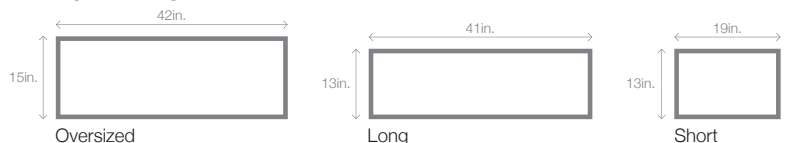

WINDOW TYPES