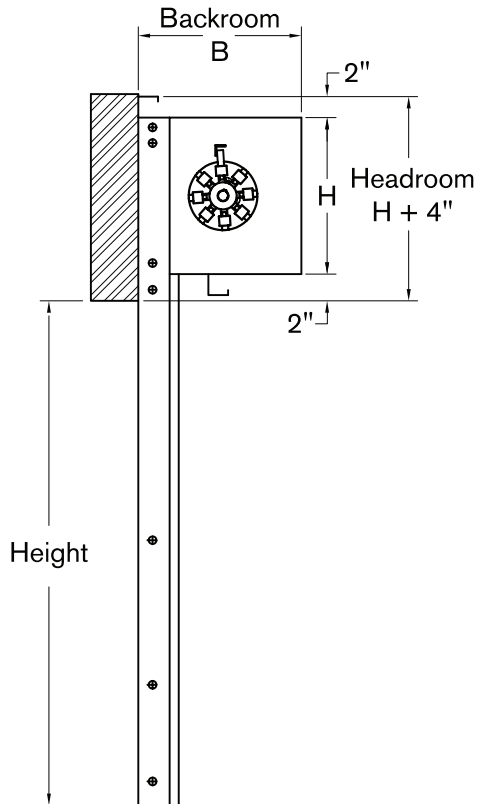

Model 6241 Service Door

DETAILS

CLEARANCES & DIMENSIONS

- 1. Steel
- 2. Wood or Masonry

AREA CHART* Model 6241 Service Doors

zone	H	B	T	D	X	Y	Z
1	15"	16"	5"	7-1/2"	4"	2-9/16"	4-3/8"
2	17"	18"	5"	7-1/2"	4"	2-9/16"	4-3/8"

Consult factory if headroom is critical or for sizes not listed.

*When using Area Charts, if size falls on a zone division line, go up or right to the next zone.