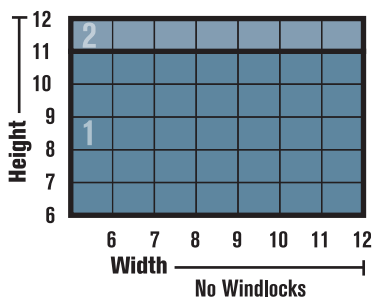

Model 6241 Service Door

DETAILS

CLEARANCES & DIMENSIONS

- 1. Steel
- 2. Wood or Masonry

AREA CHART* Model 6241 Service Doors

zone	H	B	T	D	X	Y	Z
1	15"	16"	5"	7-1/2"	4"	2-9/16"	4-3/8"
2	17"	18"	5"	7-1/2"	4"	2-9/16"	4-3/8"

Consult factory if headroom is critical or for sizes not listed.

*When using Area Charts, if size falls on a zone division line, go up or right to the next zone.