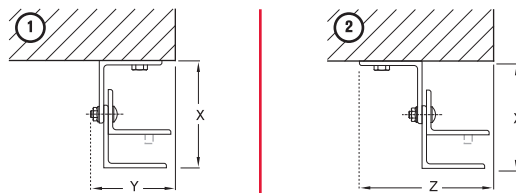

Model 6241 Service Door

DETAILS

CLEARANCES & DIMENSIONS

- 1. Steel
- 2. Wood or Masonry

AREA CHART* Model 6241 Service Doors

zone	H	B	T	D	X	Y	Z
1	15"	16"	5"	7-1/2"	4"	2-9/16"	4-3/8"
2	17"	18"	5"	7-1/2"	4"	2-9/16"	4-3/8"

Consult factory if headroom is critical or for sizes not listed.

*When using Area Charts, if size falls on a zone division line, go up or right to the next zone.