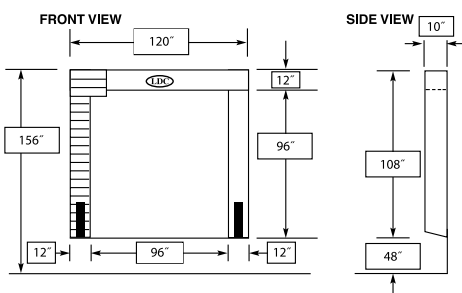

# **SERIES D100** Fixed Head Pad Dock Seal

## **SPECIFICATIONS**

Generally designed to suit 8' wide x 8' high openings. The Series D100 is recommended when the tightest possible seal is required and full access to the rear of the truck is not required.