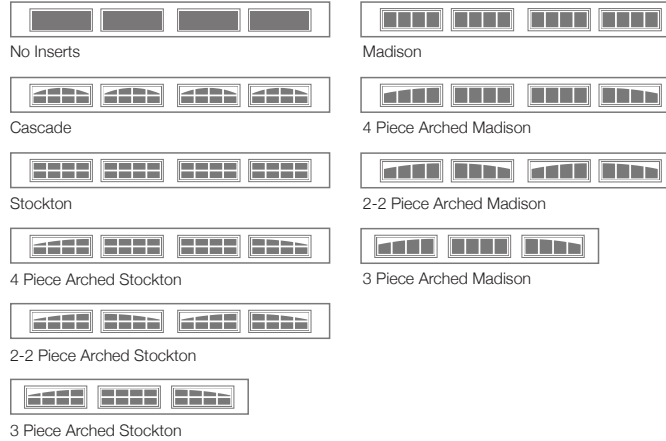

Shown in white with optional cascade window inserts and spade hardware.

5251 STAMPED CARRIAGE SHORT

COLORS¹

ACCENTS WOODTONES¹

¹ Refer to your local C.H.I. Dealer for exact color and woodtones match.

WINDOW INSERTS

GLASS

Plain is available as polycarbonate.

EXTERIOR HARDWARE

Permanent

Spade

Wrought Iron

Barcelona 1

Barcelona 2