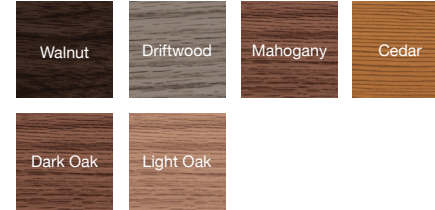

Shown in accents woodtones walnut with optional plain glass and prairie window inserts.

4283 LONG RAISED PANEL

COLORS¹

ACCENTS WOODTONES¹

C.H.I. CUSTOM COLOR MATCHING¹

¹ Refer to your local C.H.I. Dealer for exact color and woodtones match.