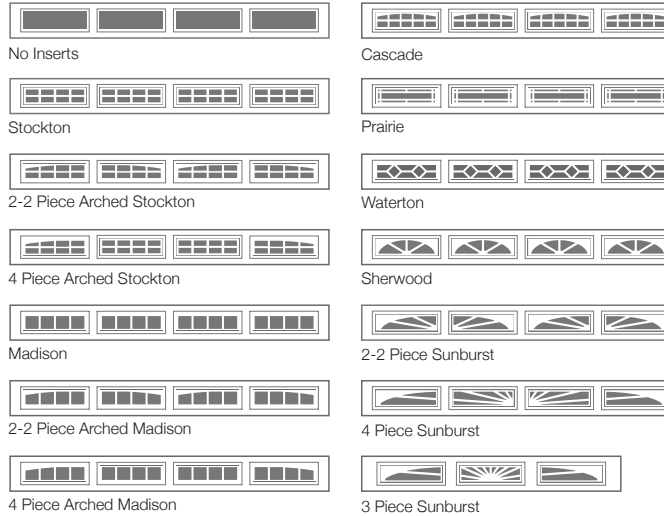

Construction Type

Standard

Warranty

Limited Lifetime on sections
3 Years on Springs
3 Years on Hardware

Your Local Garage Door Professional

4255 LONG RAISED PANEL

■ COLORS¹

■ PAINTED WOODTONES¹

■ C.H.I. CUSTOM COLOR MATCHING¹

¹ Refer to your local C.H.I. Dealer for exact color and woodtones match.

■ WINDOW INSERTS

■ GLASS

Plain is available as polycarbonate.