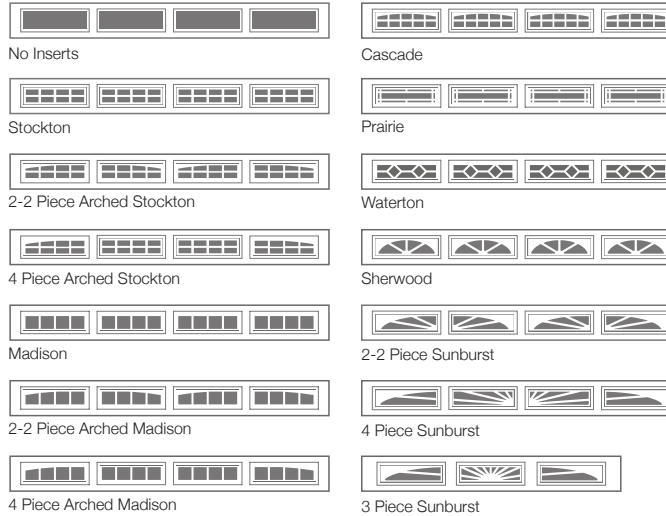

WINDOW INSERTS