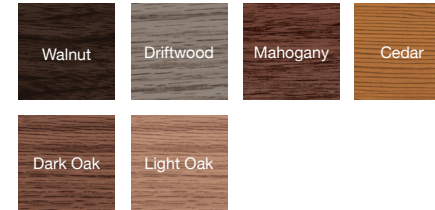

Warranty Limited Lifetime on sections
3 Years on Springs
6 Years on Hardware

Extended Coverage Appearance and Lifetime Package

Your Local Garage Door Professional

4216 LONG RAISED PANEL

COLORS¹

ACCENTS WOODTONES¹

C.H.I. CUSTOM COLOR MATCHING¹

¹ Refer to your local C.H.I. Dealer for exact color and woodtones match.

WINDOW INSERTS

No Inserts

Cascade

Stockton

Prairie

2-2 Piece Arched Stockton

Watertown

4 Piece Arched Stockton

Sherwood

Madison

2-2 Piece Sunburst

2-2 Piece Arched Madison

4 Piece Sunburst

4 Piece Arched Madison

DESIGNER GLASS

Hawthorne

Somerset

Hampton

Newport

Temple

Florence

Hawthorne and Somerset shown in platinum leading and is also available in brass leading.