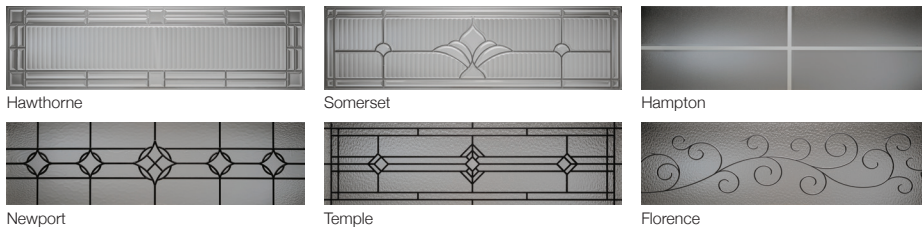

Shown in almond with optional stockton window inserts.

4206 LONG RAISED PANEL

COLORS¹

¹ Refer to your local C.H.I. Dealer for exact color and woodtones match.

WINDOW INSERTS

GLASS

SPECIFICATIONS

Insulation Type

1-3/8" Polyurethane

R-value R-13.40

Backing Steel

Construction Type Medium Duty

Warranty Limited Lifetime on sections
3 Years on Springs
6 Years on Hardware

Extended Coverage Appearance and Lifetime Package

Your Local Garage Door Professional

DESIGNER GLASS

Hawthorne and Somerset shown in platinum leading and is also available in brass leading.