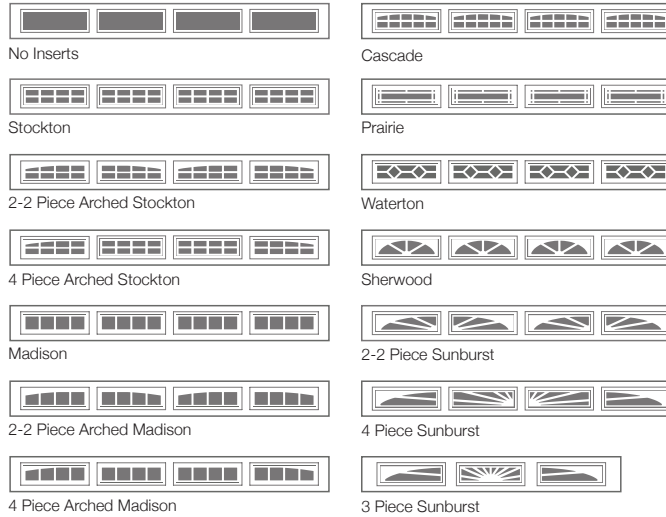

Shown in brown with optional plain glass and 2p sunburst inserts.

4200 LONG RAISED PANEL

COLORS¹

¹ Refer to your local C.H.I. Dealer for exact color match.

WINDOW INSERTS

GLASS

SPECIFICATIONS

Insulation Type