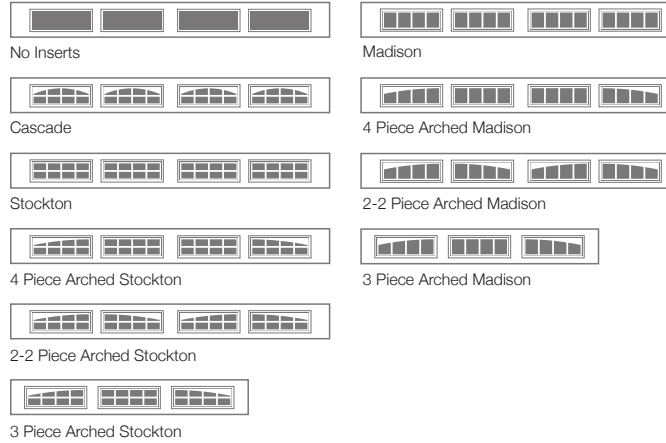

2551 STAMPED SHAKER

COLORS¹

ACCENTS WOODTONES¹

C.H.I. CUSTOM COLOR MATCHING¹

¹ Refer to your local C.H.I. Dealer for exact color and woodtones match.

WINDOW INSERTS

GLASS

Plain is available as polycarbonate.