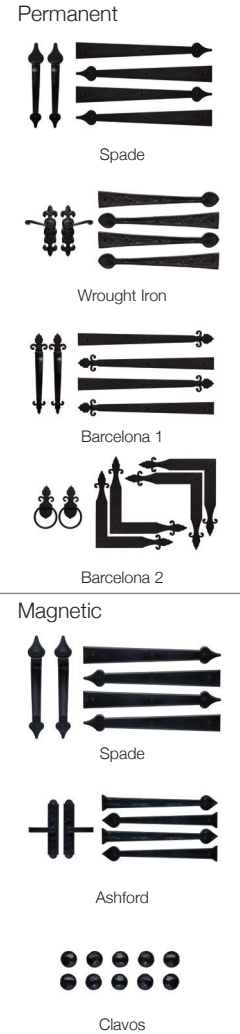

EXTERIOR HARDWARE

SPECIFICATIONS

Insulation Type	1-3/8" Polystyrene
R-value	R-7.94
Backing	Vinyl
Construction Type	Standard
Wind Load	Non Impact and Impact Rated
Warranty	Limited Lifetime on sections 3 Years on Springs 3 Years on Hardware

Your Local Garage Door Professional

chiohd.com
1485 Sunrise Drive | Arthur, IL 61911 | USA