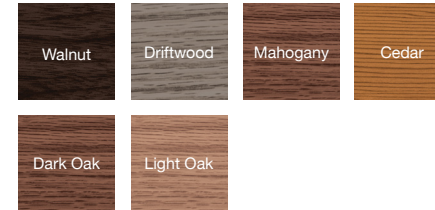

Your Local Garage Door Professional

2283 SHORT RAISED PANEL

COLORS¹

ACCENTS WOODTONES¹

C.H.I. CUSTOM COLOR MATCHING¹

¹ Refer to your local C.H.I. Dealer for exact color and woodtones match.

WINDOW INSERTS

No Inserts

6 Piece Sunburst

Sherwood

5 Piece Sunburst

GLASS

Plain

Frosted

Tinted

Obscure

Florence

Hawthorne and Somerset shown in platinum leading and is also available in brass leading.