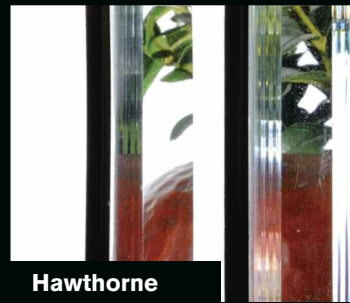

GLASS DETAILS

- 1. 1/8" single pane non-insulated
- 2. 1/2" double pane insulated

Plain

Frosted

Tinted

Seeded

Glue Chip

Obscure